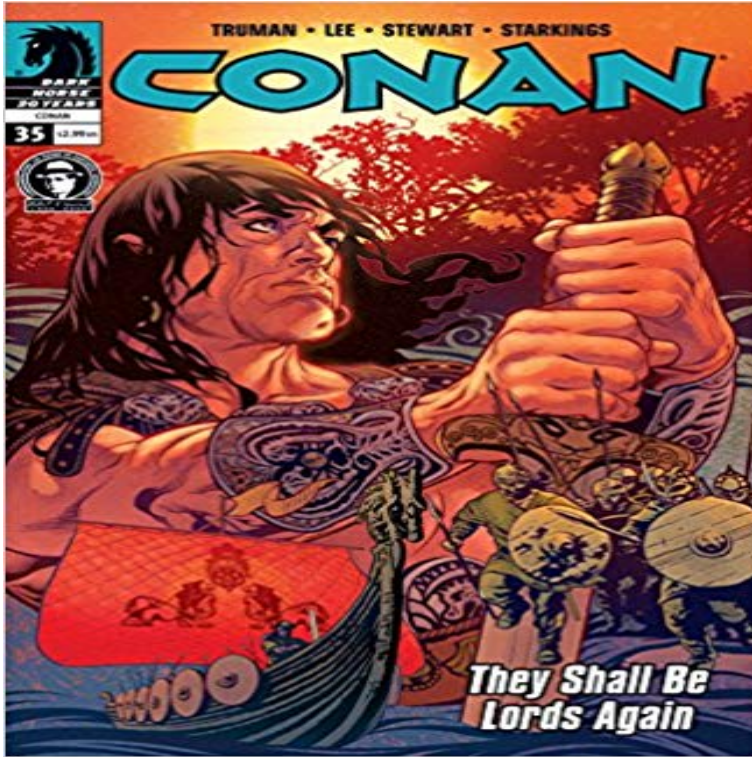

Conan #35

Conan has foiled a plot to assassinate him and usurp his throne, but the intrigue runs deeper than even he can guess, drawing the barbarian king into a web of dark magics and darker deeds. Conan artist Cary Nord catches his breath as seasoned Conan veteran Paul Lee joins regular writer Timothy Truman to spin this tantalizing tale of mystery, magic, and mayhem, set during Conans reign as king of Aquilonia.